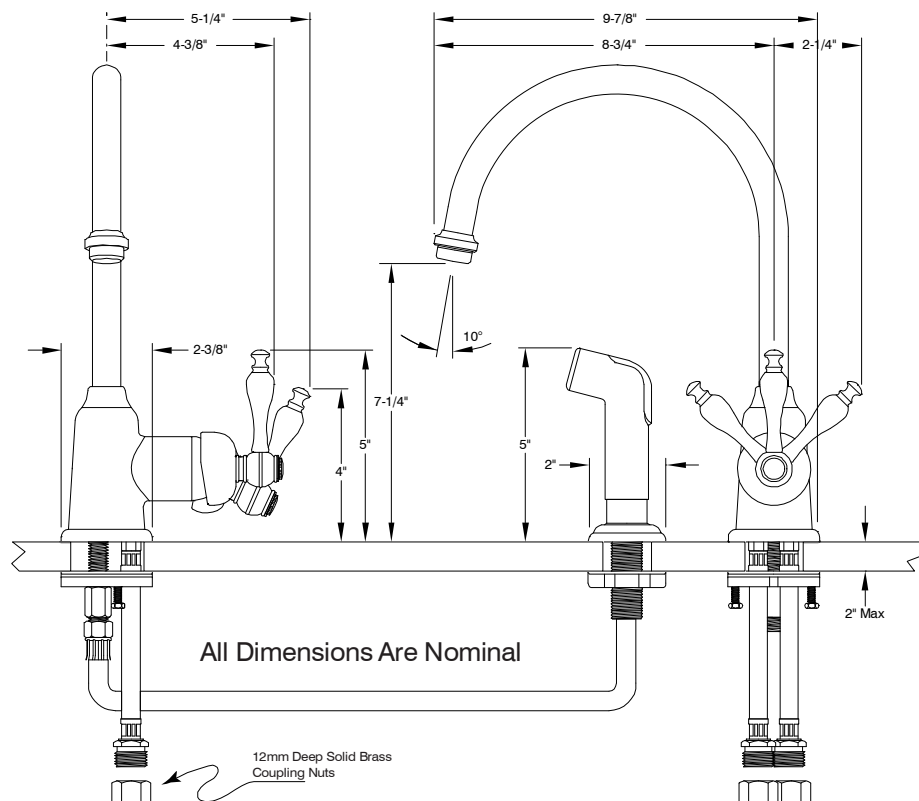

Description

- Single lever handle teapot style single hole mount kitchen faucet
- Trouble-free ceramic cartridge
- Single hole sink mounting only (two hole with sprayer)
- Heavy duty chrome plated finish
- All brass construction
- Hi-arch swivel spout rotates 360°
- Includes optional white porcelain handle insert
- Includes color matched sprayer with 48" reinforced hose

- Limited Lifetime Warranty
Refer to Premier Faucet warranty program for further details and restrictions.

Wellington™

Model 120155

Single Lever Handle Kitchen Faucet
 Chrome Plated Finish
 Single Hole Mount With Spray
 1/2" IPS Connection