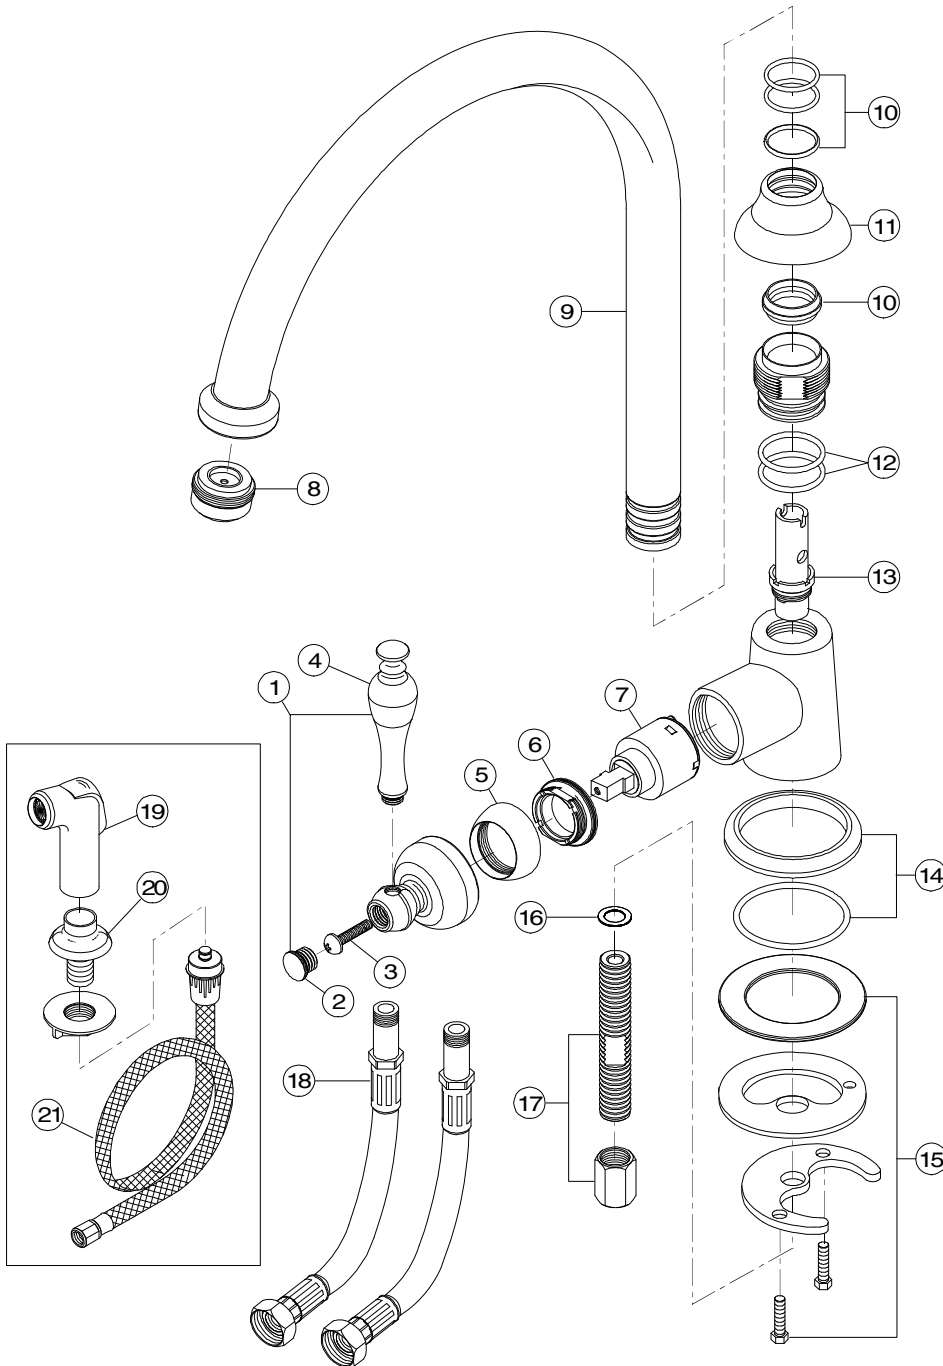

# Model 120155

Single Lever Handle Kitchen Faucet  
Single Hole Mount With Spray  
Chrome Plated Finish  
1/2" IPS Connection

# Wellington™

Model 120155

**Refer to Premier Faucet Parts List Sheet for part numbers and ordering information.**

**Model 120155**

Single Lever Handle Kitchen Faucet  
 Single Hole Mount With Spray  
 Chrome Plated Finish  
 1/2" IPS Connection

*Wellington™*

*Refer to Premier Faucet Parts Schematic Sheet for parts diagram.*

INDEX	DESCRIPTION	MATERIAL	QTY	PART NO
1	HANDLE ASSEMBLY	BRASS	1	994157
2	SCREW COVER KIT	BRASS	1	994257
3	HANDLE SCREW	BRASS	1	994194
4	PORCELAIN INSERT	PORCELAIN	1	994226
5	CAP	BRASS	1	994358
6	BONNET NUT	BRASS	1	994319
7	CARTRIDGE	CERAMIC	1	994105
8	AERATOR	BRASS	1	144219
9	SPOUT	BRASS	1	994469
10	O-RING & GASKET KIT	RUBBER	2	994545
11	UPPER COLLAR	BRASS	1	994594
12	O-RING	RUBBER	1	994540
13	SPRAY DIVERTER	PLASTIC	1	994648
14	ESCUTCHEON ASSY	BRASS	1	994433
15	INSTALLATION KIT	BRASS	1	994265
16	GASKET	RUBBER	1	994526
17	RISER & FIXTURE NUT	BRASS	1	994578
18	CONNECTOR HOSE	PVC	2	994649
19	SPRAYER	PLASTIC	1	994300
20	SPRAY CRADLE	PLASTIC	1	994290
21	SPRAY HOSE	PVC	1	153185

Model 120155